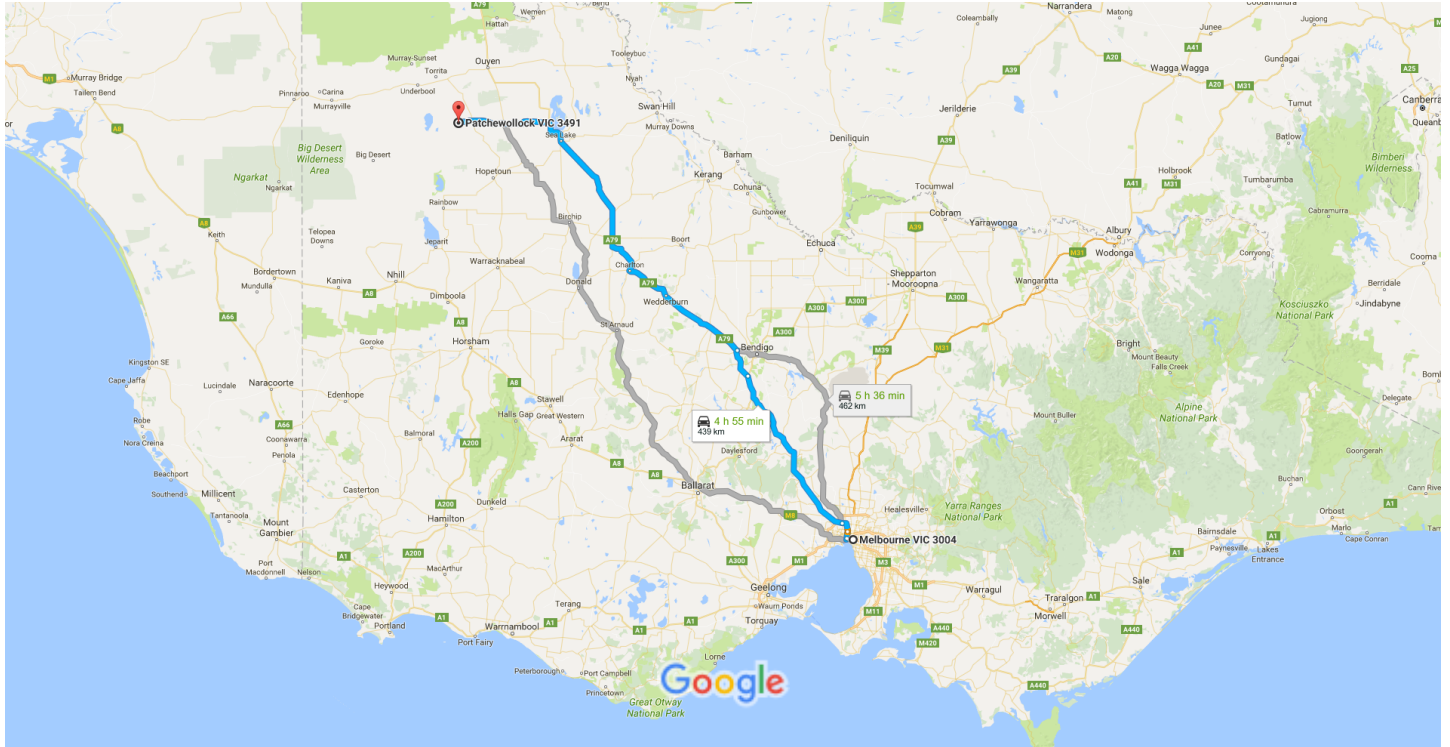

## Melbourne VIC 3004, Australia to Patchewollock VIC 3491, Australia Drive 439 km, 4 h 55 min

Map data ©2017 Google 50 km

via M79 and Calder Hwy/A79

4 h 55 min

Fastest route, the usual traffic

439 km

⚠ This route has tolls.

⚠ This route has restricted usage or private roads.

via Sunraysia Hwy/B220

5 h 5 min

453 km

via Calder Hwy/A79

5 h 36 min

462 km